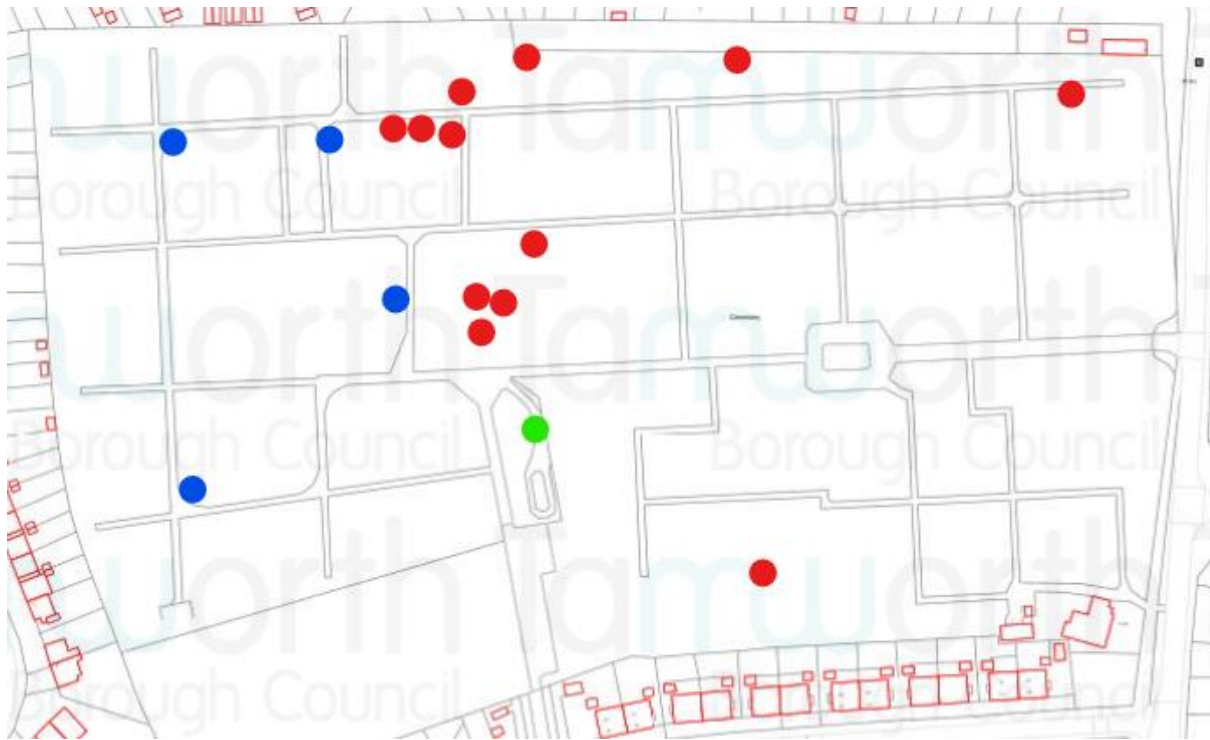

Appendix 3 - Bench Locations

Key

Red dots donate memorial benches

Green dots donate granite TBC benches suitable for plaque scheme

Blue dots donate TBC benches none memorial type

1 Amington Cemetery

4 memorial benches

2 Glascoate Cemetery

8 memorial benches

1 granite bench for plaques

1 standard TBC seating bench

3 Wigginton Road Cemetery

12 memorial benches

1 granite bench for plaques

4 standard TBC seating bench

4 Wilnecote Cemetery

- 14 memorial benches
- 1 granite bench for plaques
- 1 standard TBC seating bench

5 Wilnecote Old Cemetery

There are no benches in Wilnecote Old Cemetery